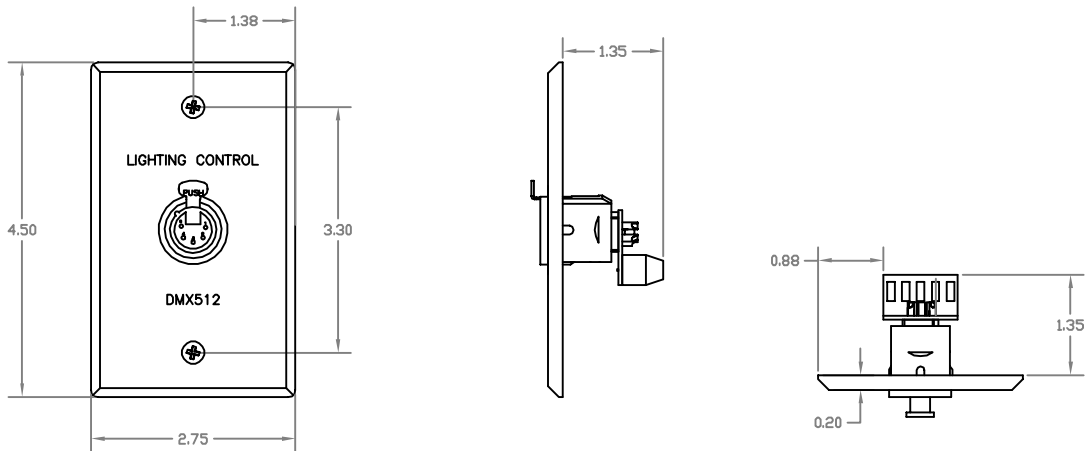

DOUG FLEENOR DESIGN

DMX512 Wall Plates

model WP-I
(Passive Input / Male Connector)

model WP-O
(Passive Output / Female Connector)

model DFDNET
(Active Output / Female Connector)