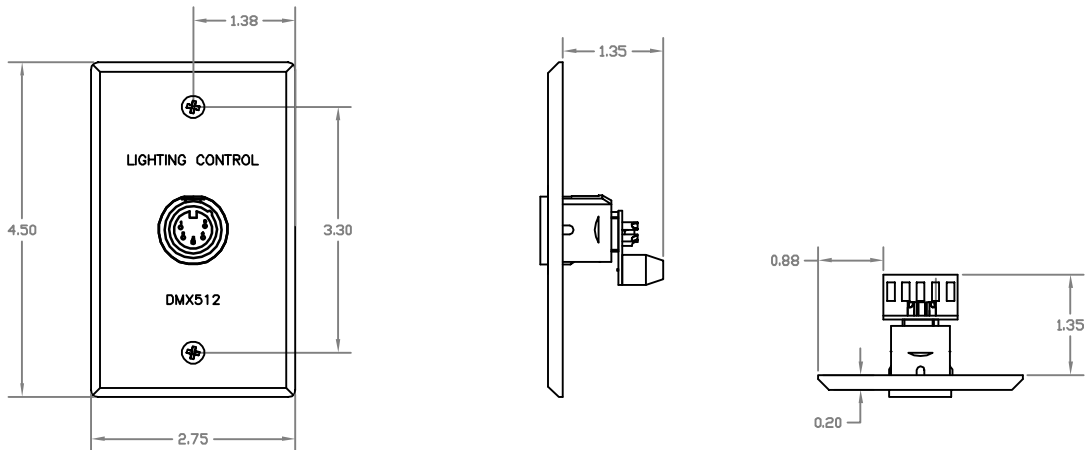

DOUG FLEENOR DESIGN

DMX512 Wall Plates

model WP-I
(Passive Input / Male Connector)

model WP-O
(Passive Output / Female Connector)

model DFDNET
(Active Output / Female Connector)