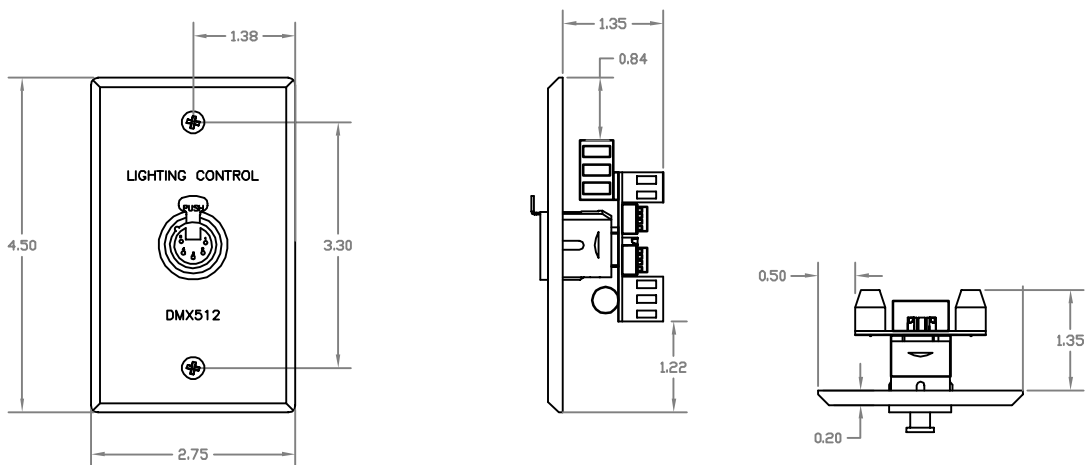

DOUG FLEENOR DESIGN

DMX512 Wall Plates

model WP-I
(Passive Input / Male Connector)

model WP-O
(Passive Output / Female Connector)

model DFDNET
(Active Output / Female Connector)