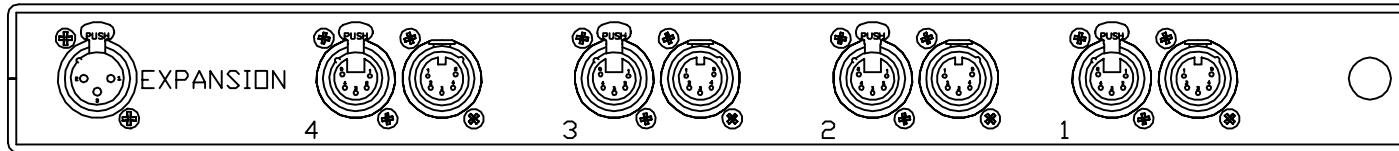

DOUG FLEENOR DESIGN

Rerun Rack Mount model RERUN-R4

model RERUN-R4 FRONT

model RERUN-R4 REAR

model RERUN-R4 SIDE

model RERUN-R4 SIDE with optional RACK KIT

model RERUN-R4 with optional RACK KIT model RK16-1