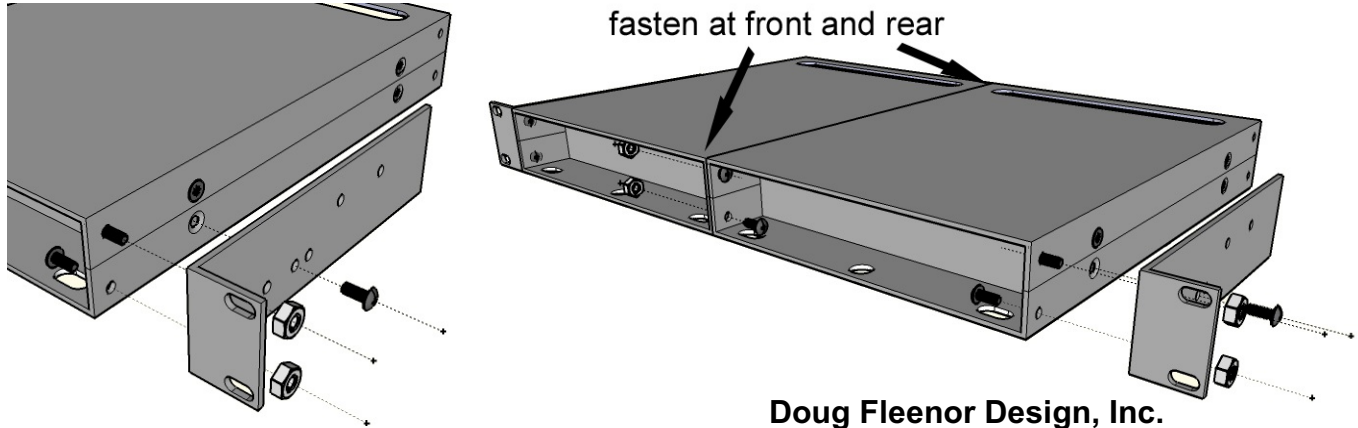

## Model RK8-2 Rack Mount Kit for two 8.25" *Stepladder Series* Chassis

**Description:** This Rack Mount Kit adapts products that use the 8.25" *Stepladder Series* Chassis to a standard 19" rack. These products include the model 125EE and 221E through 621E.