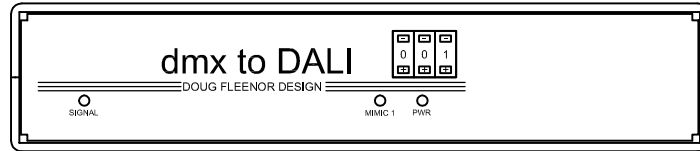

DOUG FLEENOR DESIGN

model DMX2DALI converter

model DMX2DALI FRONT

model DMX2DALI REAR

model DMX2DALI SIDE

model DMX2DALI SIDE with optional RACK KIT

model DMX2DALI FRONT with optional RACK KIT model RK8-1