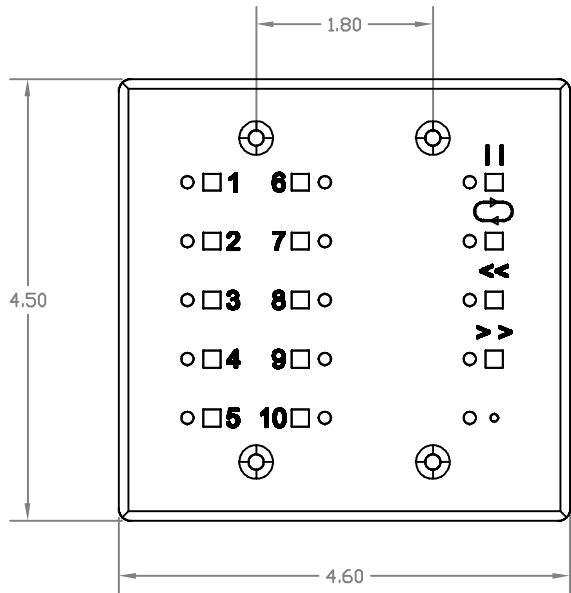

DOUG FLEENOR DESIGN  
RERUN ARCHITECTURAL  
model: RERUN-A

FRONT VIEW

SIDE VIEW

REAR VIEW